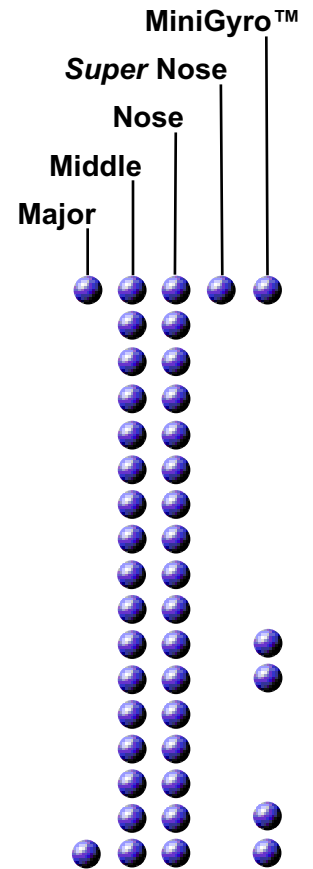

WORLDWIDE DEALERS

Tyler Mounts are available for rental year round from the following Dealers.
 Dealer pricing, terms, and services may vary.

USA

Los Angeles, CA	Tyler Camera Systems	(818) 989-4420
Honolulu, HI	Hawaii Media	(808) 484-5706
San Francisco, CA	Blue Sky Aerials	(415) 726-6644
Las Vegas, NV	Sundance Helicopters	(702) 736-0606
Denver, CO	Film/Video Equipment	(303) 778-8616
Seattle, WA	Oppenheimer Cine Rental	(206) 467-8666
Anchorage, AK	Connections	(907) 561-6450
Salt Lake City, UT	Redman Movies & Stories	(801) 978-9292
Phoenix, AZ	Aerial Production Services	(602) 510-1871
Dallas, TX	MPS Studios	(214) 630-1655
Houston, TX	Texcam	(713) 524-2774
Farmington, MI	Stratton Camera	(248) 427-6400
Boston, MA	Aerial Productions Co.	(781) 762-5690
New York, NY	Hoverviews Unlimited	(516) 496-2946
Charlotte, NC	U.S. Helicopters	(704) 233-5000
Atlanta, GA	PC & E	(800) 537-4021
Miami, FL	Cine Video Tech	(305) 754-2611